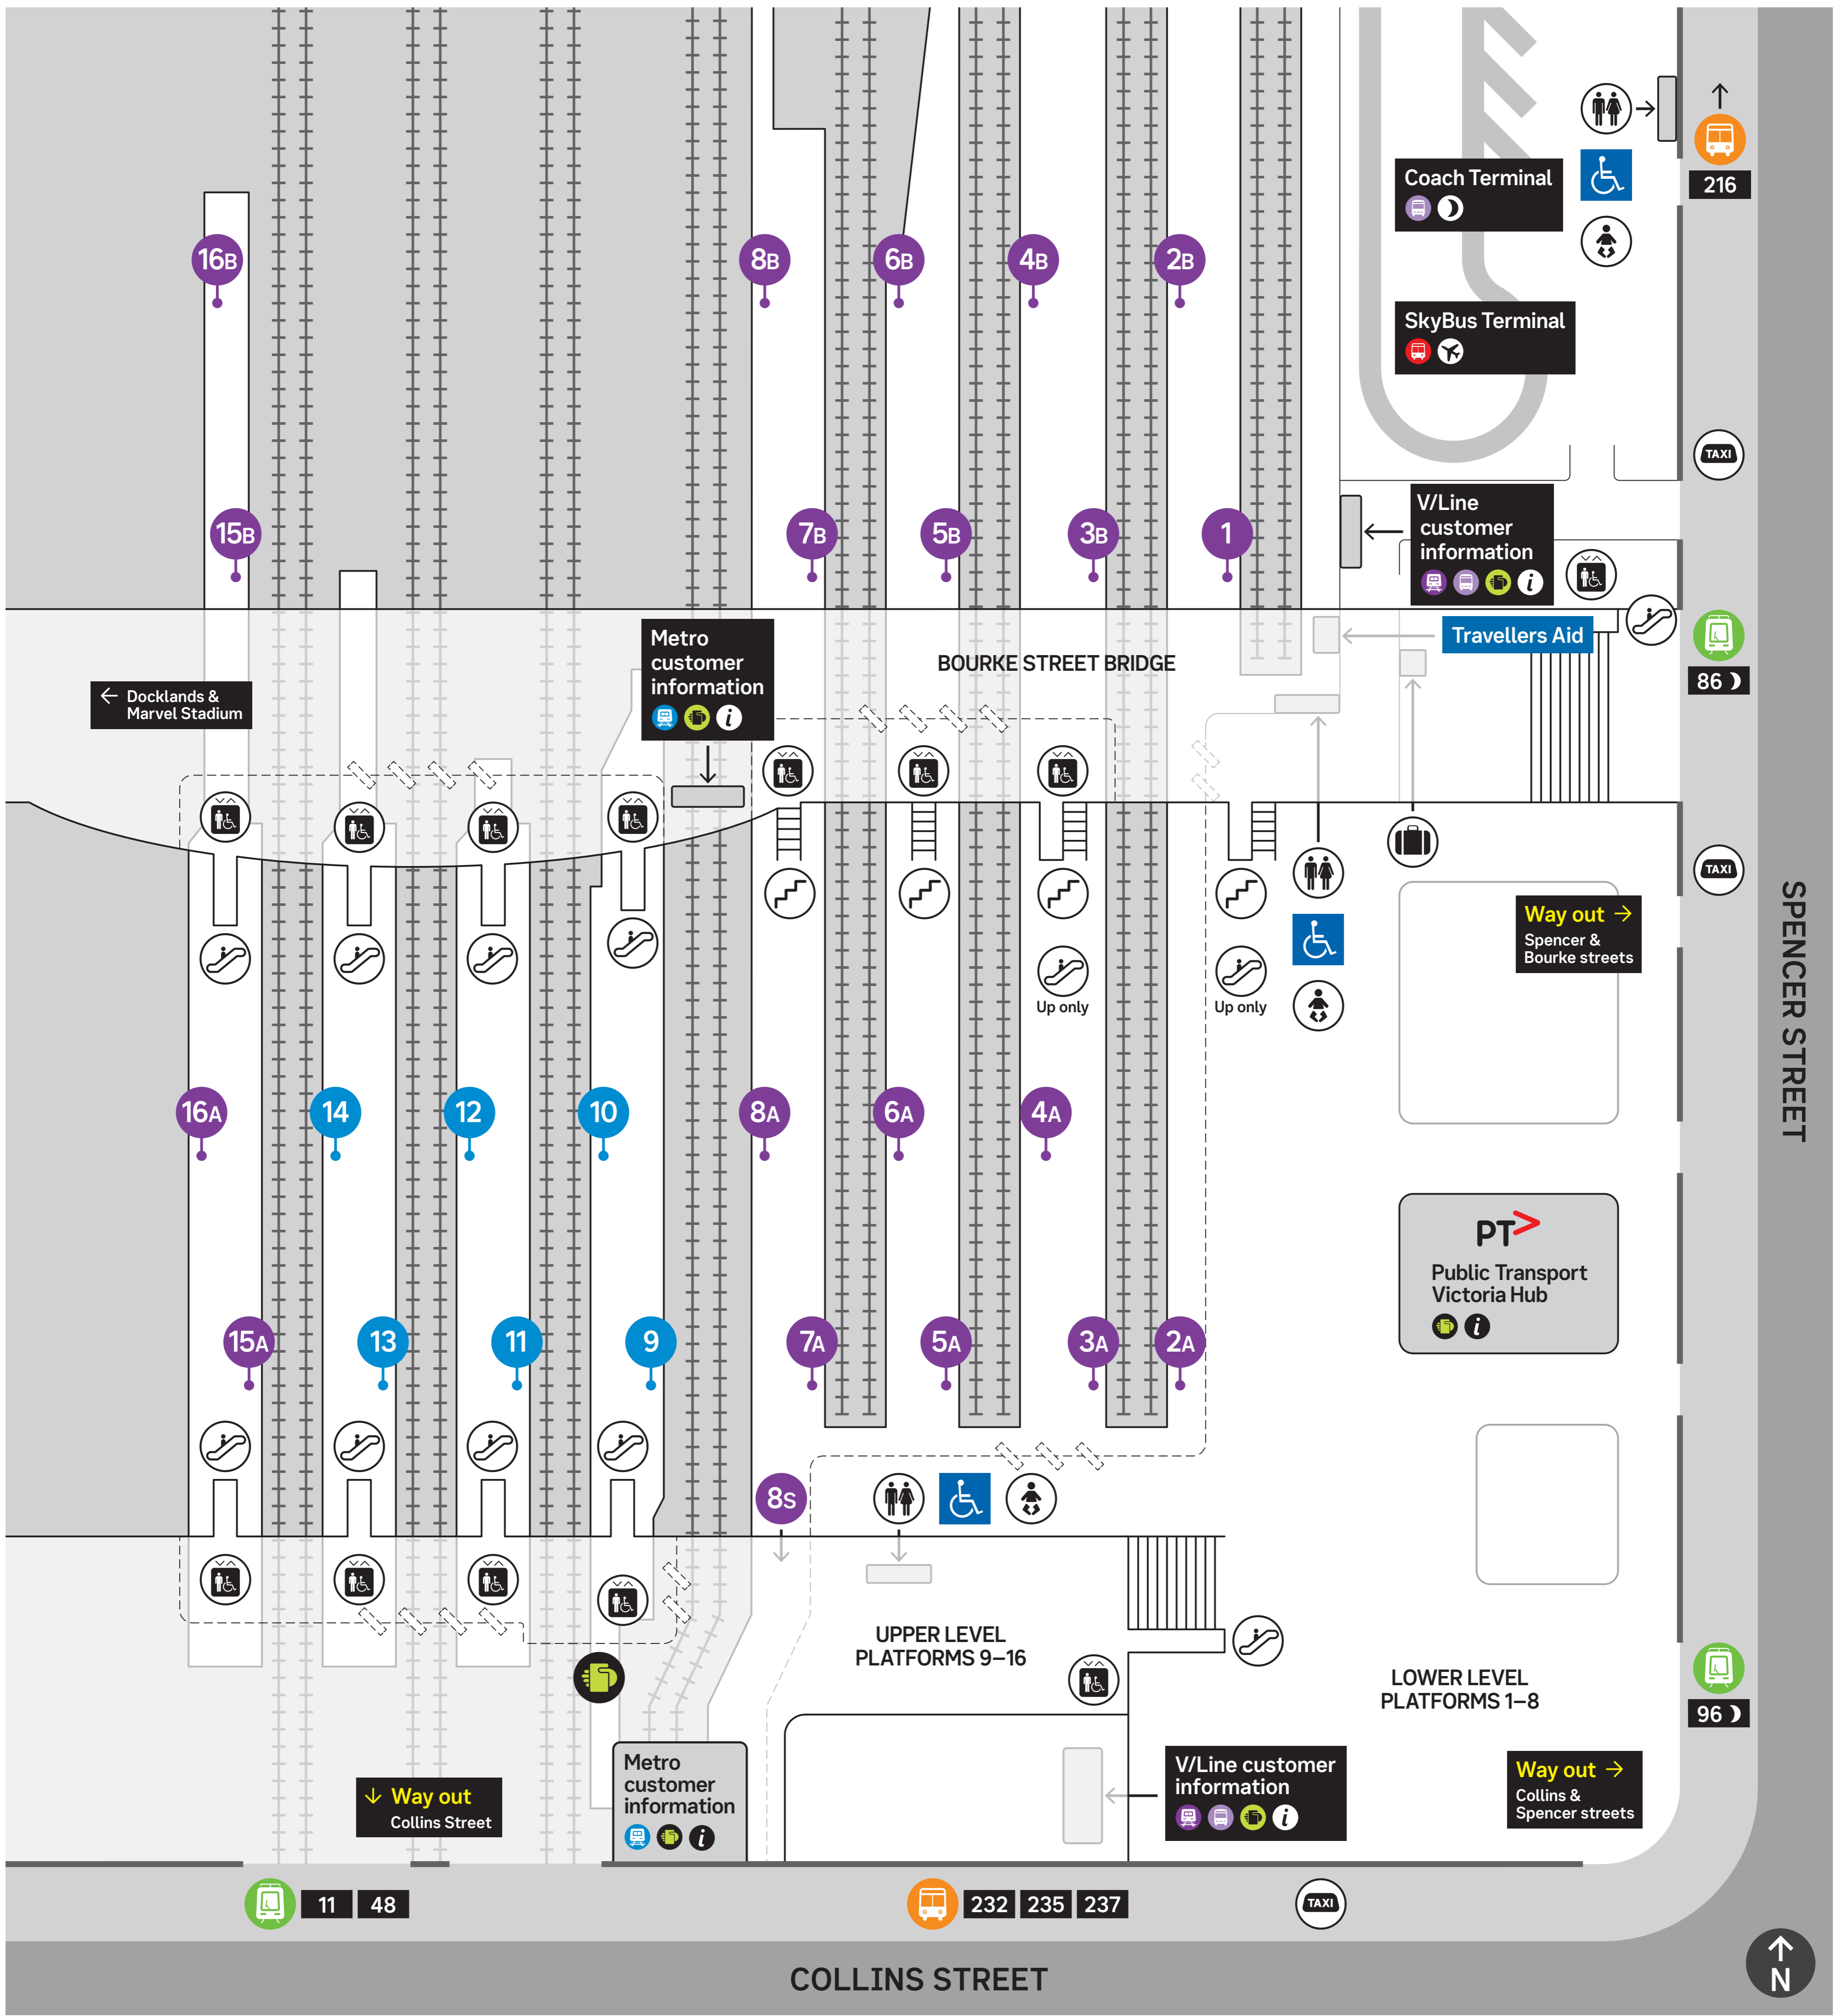

# Southern Cross Station

- Transport**
- Metro train
  - Tram
  - Bus
  - Regional train
  - Regional coach
  - Night Network
  - Metro platform
  - Regional platform
  - SkyBus
  - Airport transfer
  - Taxi

- Symbols**
- myki tickets available
  - Customer service
  - Escalators
  - Stairs
  - Lifts
  - Toilets
  - Baby change
  - Luggage hall
  - Accessible toilets
  - Route number
  - Rail line
  - Ticket gates

While every effort has been made to include accurate information Public Transport Victoria can not guarantee that all information depicted in this map is correct.  
Map not to scale  
Effective from April 2016