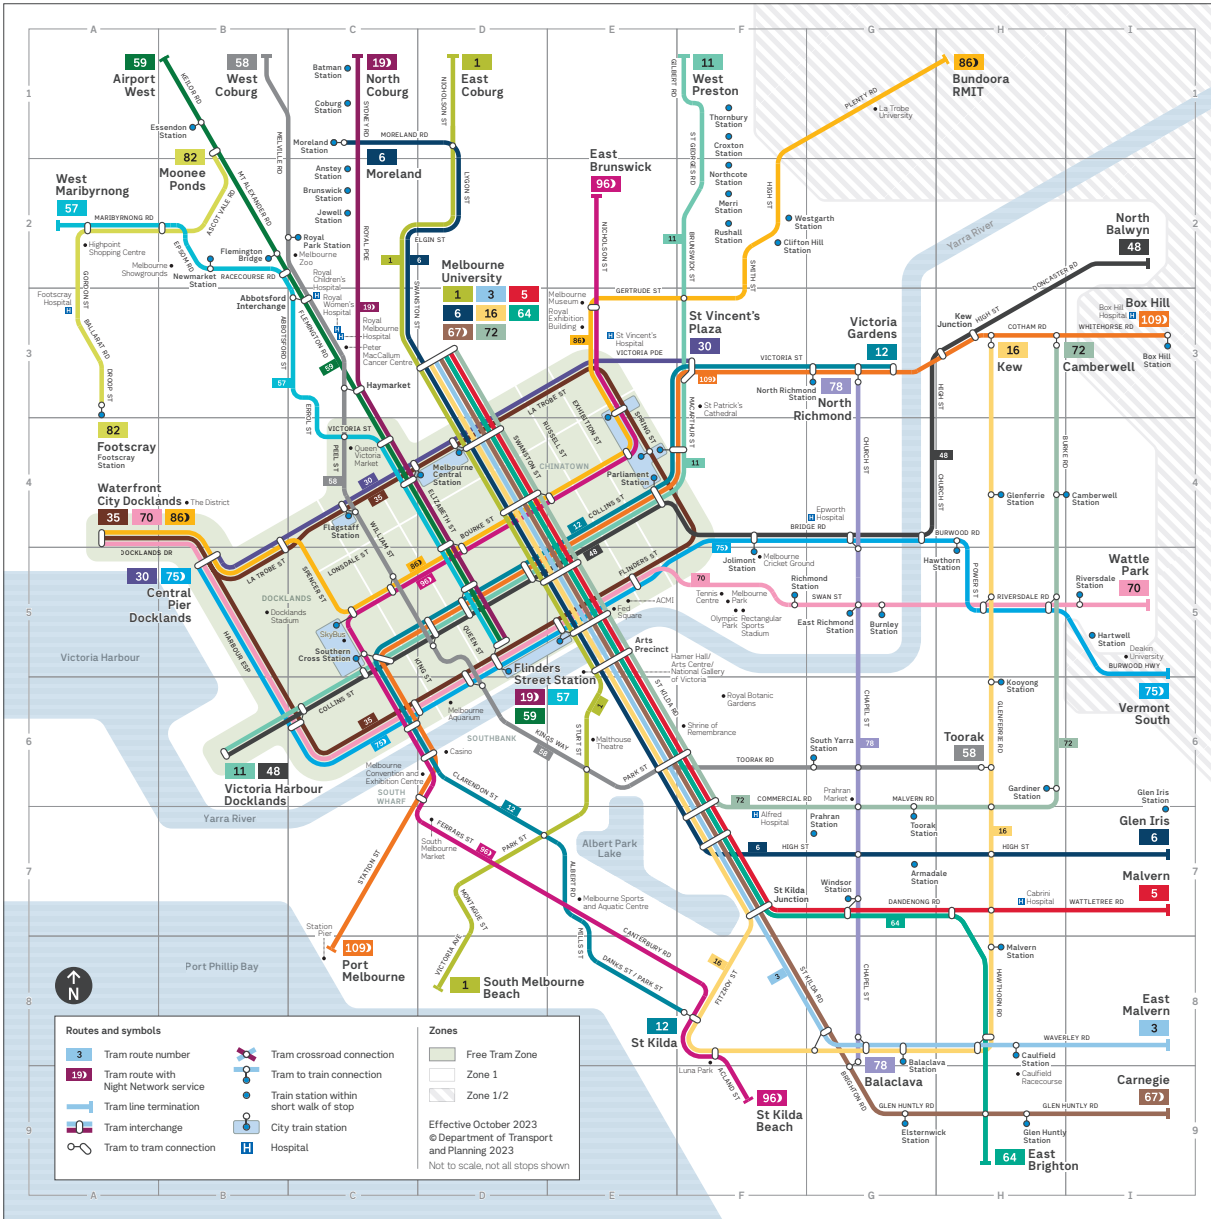

Melbourne tram network

Tram routes

Via

1	East Coburg – South Melbourne Beach	Lygon Street, Brunswick, City, South Melbourne
3	Melbourne University – East Malvern	City, St Kilda Road, Balaclava, Caulfield North
5	Melbourne University – Malvern	City, Dandenong Road, Windsor, Armadale
6	Moreland – Glen Iris	Lygon Street, Brunswick, City, High Street, Armadale
11	West Preston – Victoria Harbour Docklands	St Georges Road, Northcote, Brunswick Street, Fitzroy, City
12	Victoria Gardens – St Kilda (Fitzroy Street)	Victoria Street, Richmond, City, South Wharf, South Melbourne
16	Melbourne University – Kew	City, St Kilda Beach, Glenferrie Road, Malvern
19	North Coburg – Flinders Street Station	Sydney Road, Coburg, Brunswick, Parkville, City
30	St Vincent's Plaza – Central Pier Docklands	East Melbourne, City, La Trobe Street
35	City Circle	Docklands, La Trobe Street, Flinders Street
48	North Balwyn – Victoria Harbour Docklands	High Street, Kew, Bridge Road, Richmond, City
57	West Maribyrnong – Flinders Street Station	Racecourse Road, Flemington, North Melbourne, City
58	West Coburg – Toorak	Brunswick West, Parkville, City, Toorak Road, South Yarra
59	Airport West – Flinders Street Station	Niddrie, Essendon, Moonee Ponds, Flemington, Parkville, City
64	Melbourne University – East Brighton	City, Dandenong Road, Windsor, Caulfield South
67	Melbourne University – Carnegie	City, Balaclava, Elsternwick, Glen Huntly
70	Wattle Park – Waterfront City Docklands	Riversdale Road, Surrey Hills, Richmond, City
72	Melbourne University – Camberwell	City, Commercial Road, Prahran, Glen Iris
75	Vermont South – Central Pier Docklands	Burwood, Hawthorn, Bridge Road, Richmond, City
78	North Richmond – Balaclava	Chapel Street, South Yarra, Prahran, Windsor
82	Moonee Ponds – Footscray	Maribyrnong, Maribyrnong Road, Droop Street
86	Bundoora RMIT – Waterfront City Docklands	Preston, High Street, Northcote, Collingwood, City
96	East Brunswick – St Kilda Beach	Nicholson Street, Fitzroy, City, Southbank, South Melbourne, Albert Park
109	Box Hill – Port Melbourne	Whitehorse Road, Mont Albert, City, Southbank, Montague Street